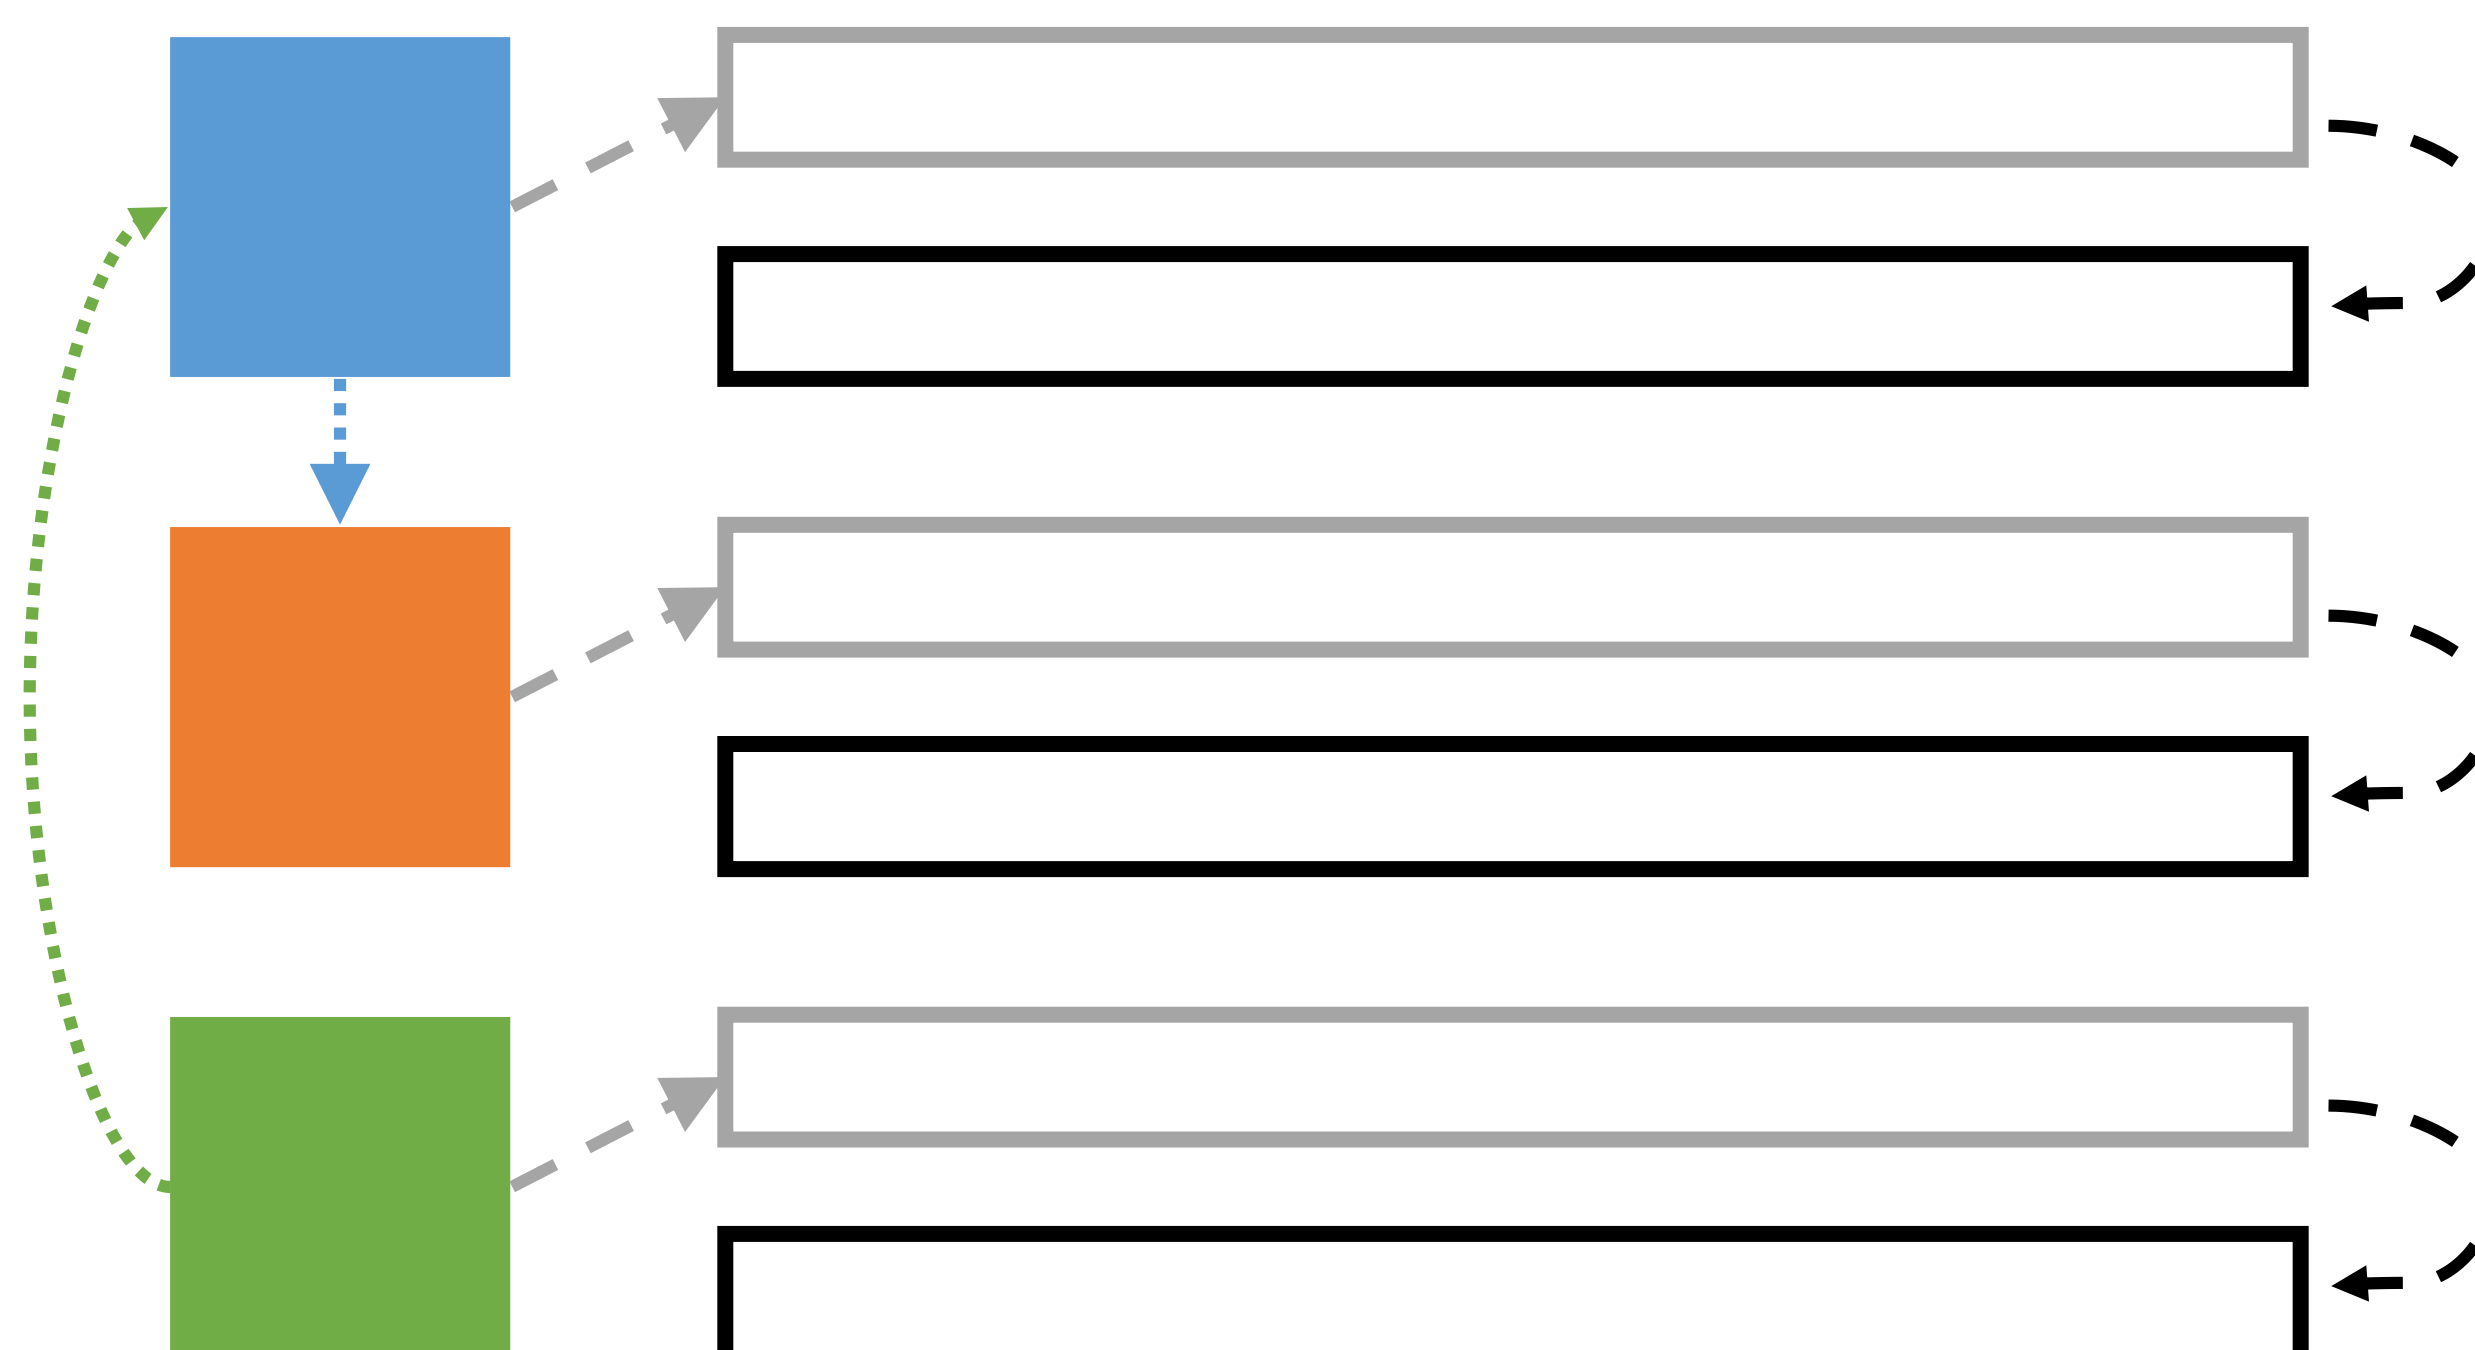

Parallel A* Graph Search

Ariana Weinstock, Rachel Holladay

15-418 Final Project

Hash Distributed A*

Message Passing

Shared Address Space

Distributed Termination Detection

Path Reconstruction

Experimental Design

Preliminary Results