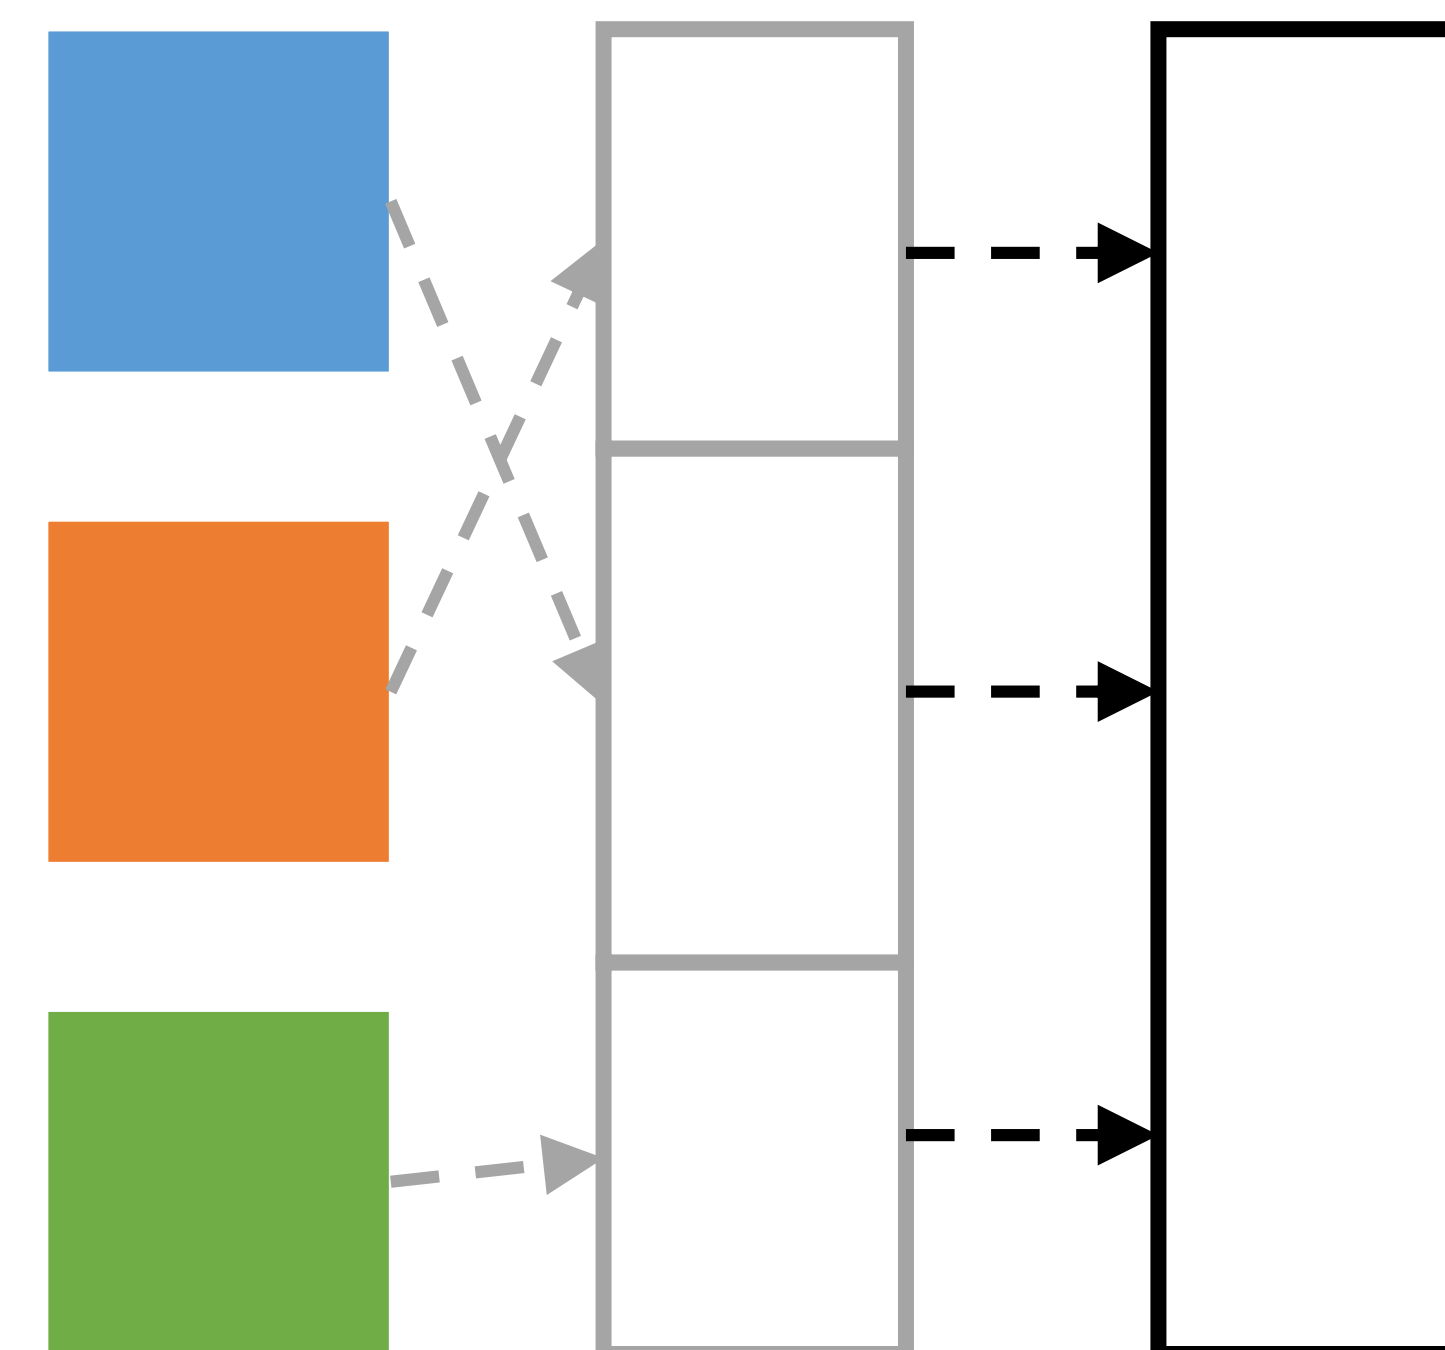

Parallel A* Graph Search

Ariana Weinstock, Rachel Holladay

15-418 Final Project

Hash Distributed A*

Message Passing

Shared Address Space

Distributed Termination Detection

Path Reconstruction

Experimental Design

Preliminary Results